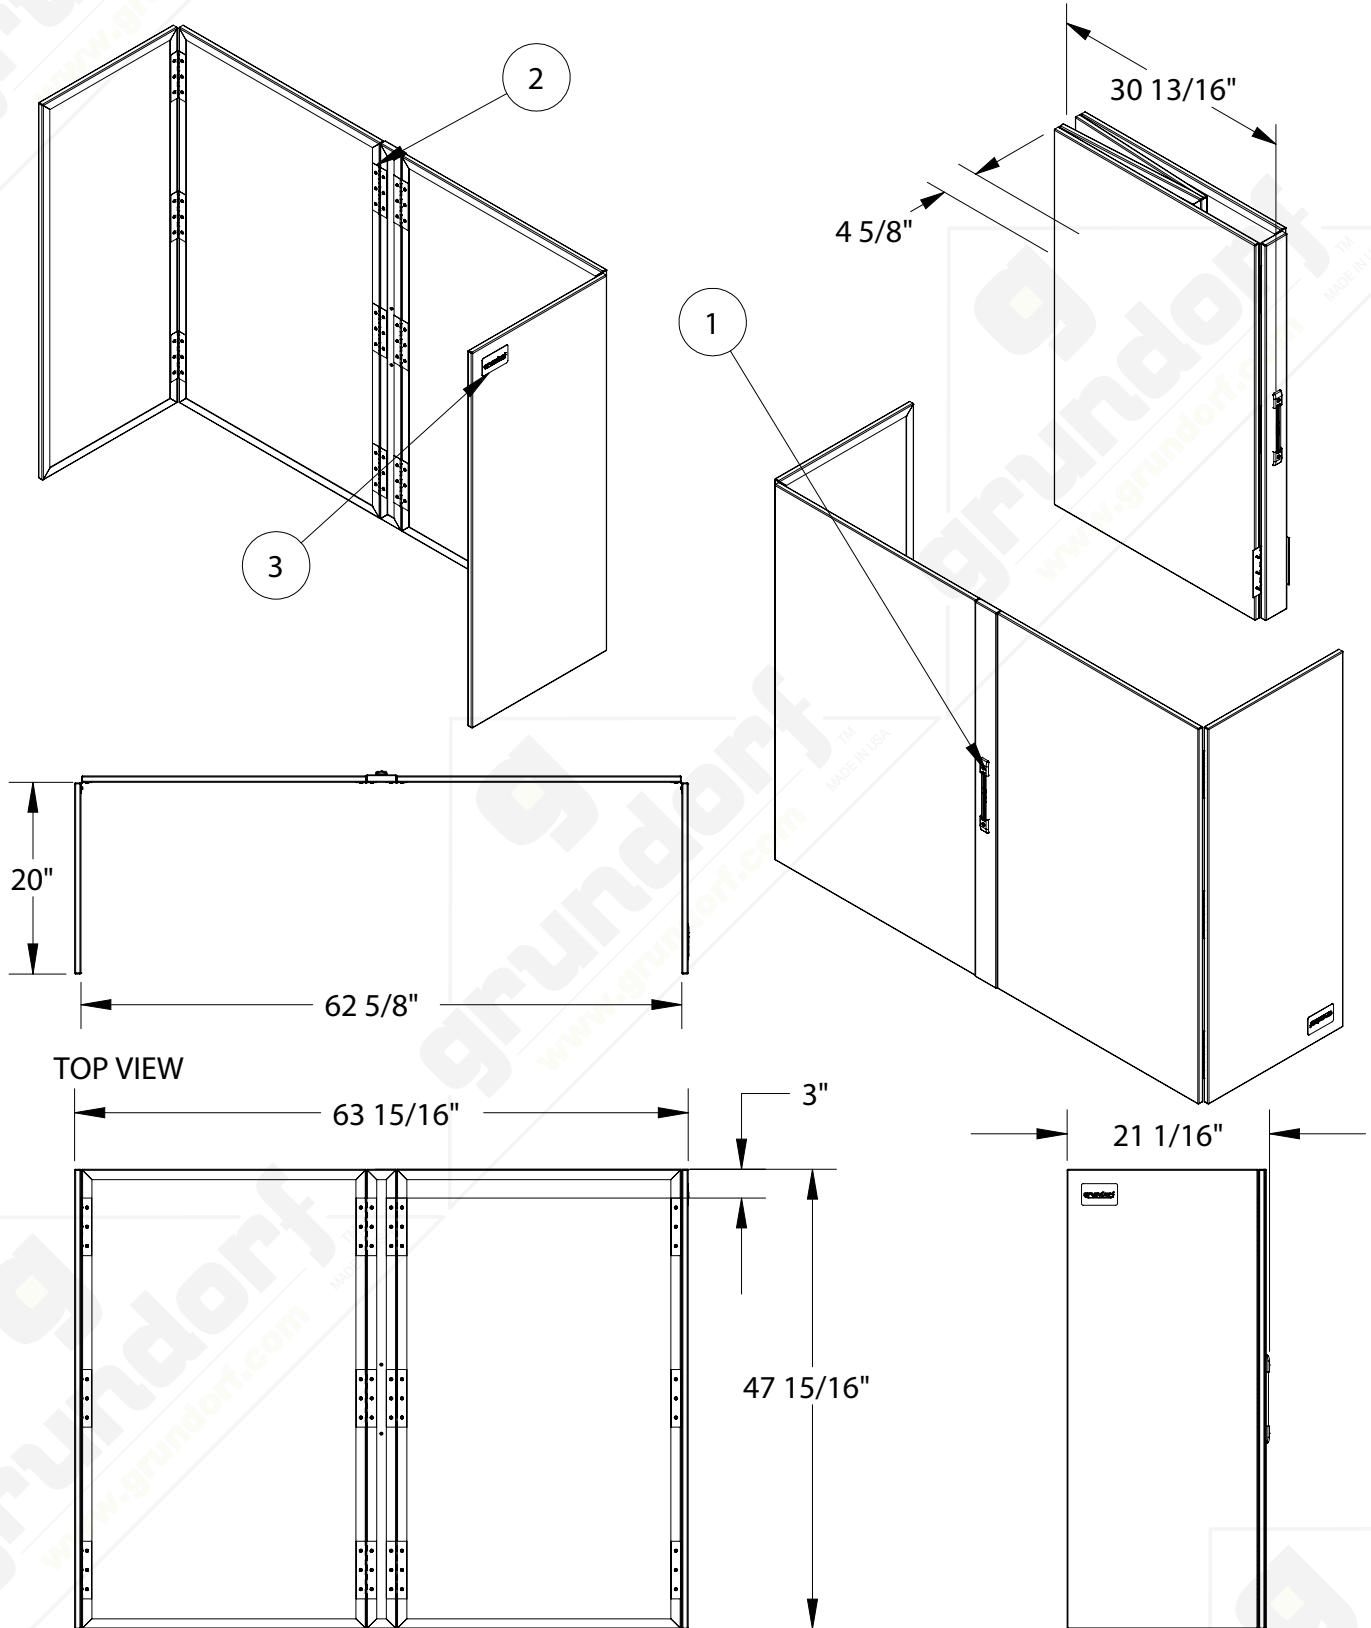

ML-F4863T

Facade - Bi-Folding Open H 48" W 63" Fits "AT-(54 & 60)22"

grundorf
corp™

www.grundorf.com • (712)-322-3900

#	Qty	PART NUMBER	DESCRIPTION
1	1	31-016	HANDLE - STRAP, BLACK, BLACK E
2	12	33-006	HINGE - PIANO, 6"
3	1	83-009	BADGE - MIGHTY LIGHT

BACK VIEW

SIDE VIEW