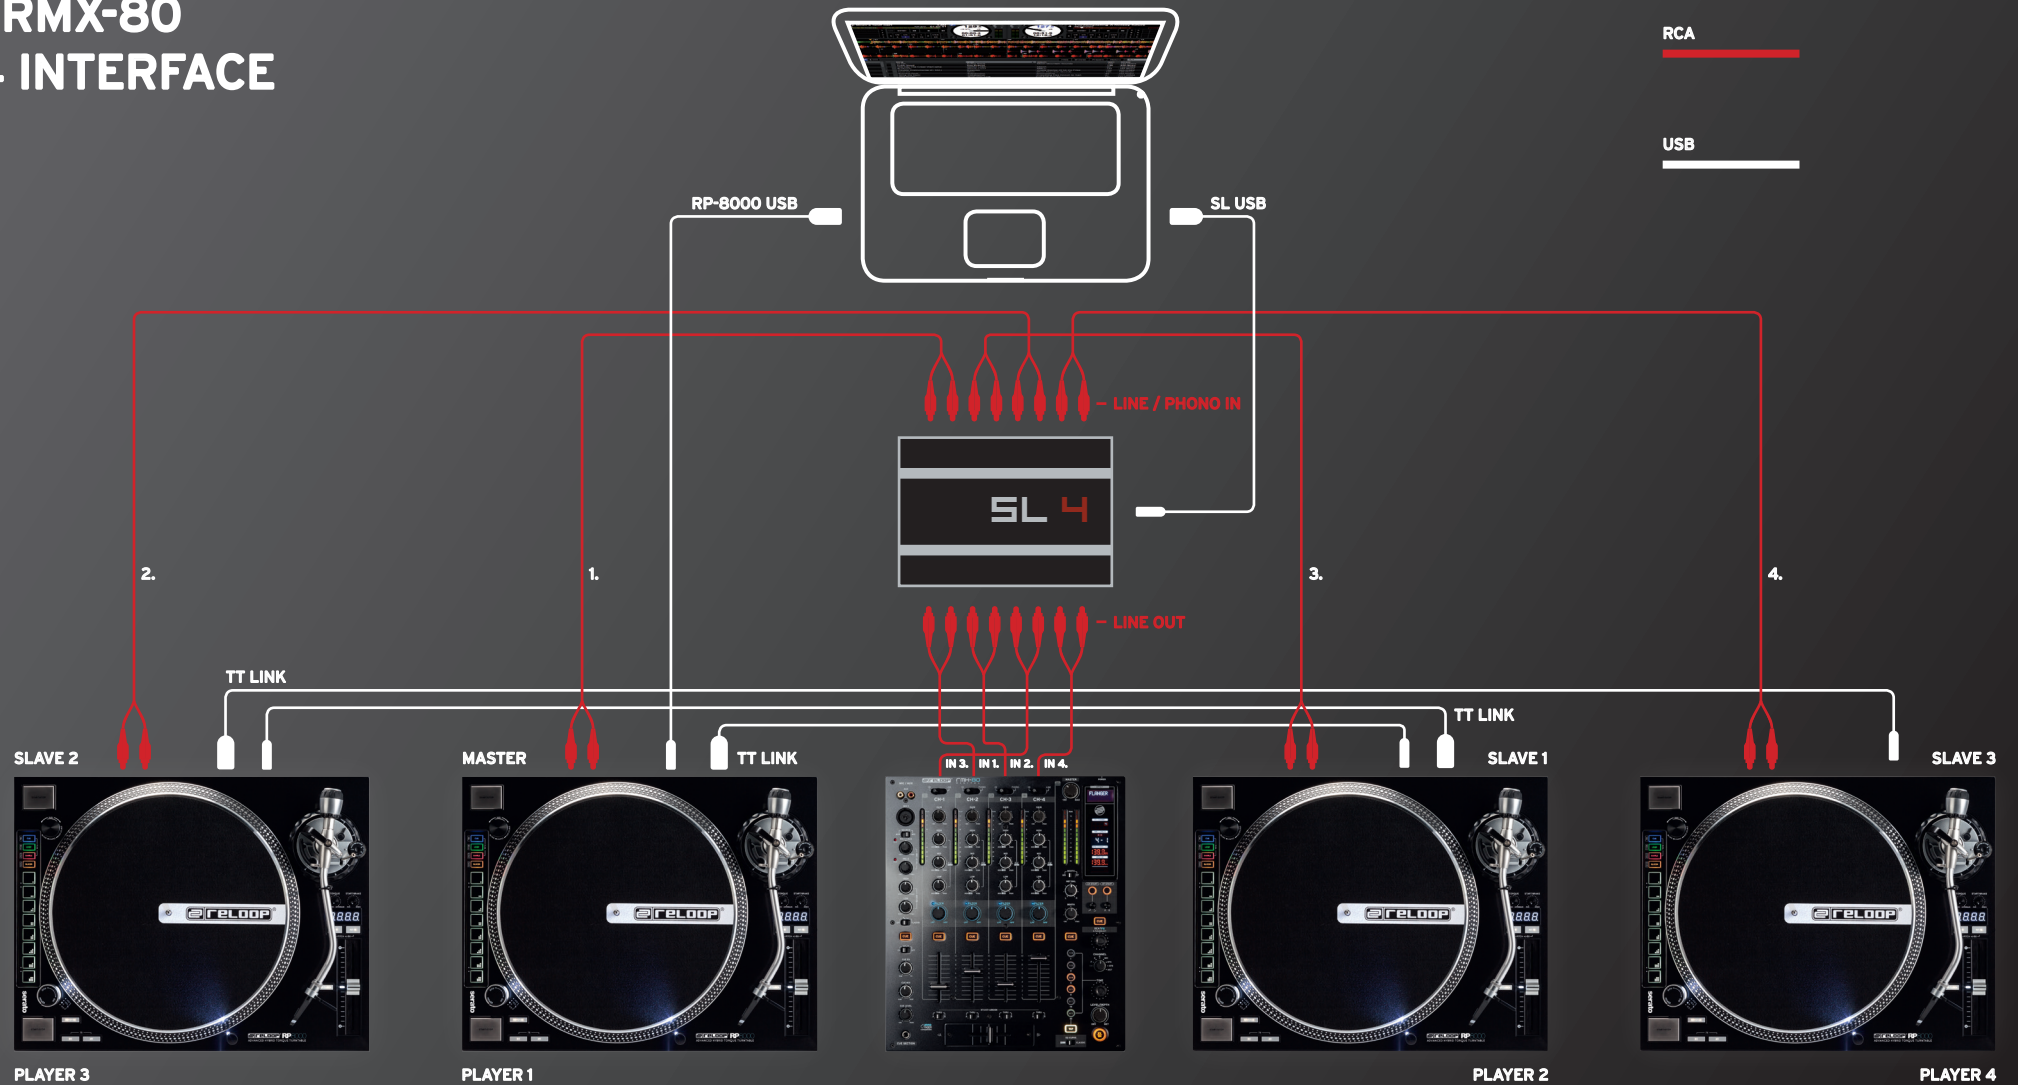

SERATO DJ DVS SETUP

4 X RP-8000

1 X RMX-80

SL4 INTERFACE

1 X MIXER WITH SERATO INTERFACE BUILT IN & 4 X RP-8000