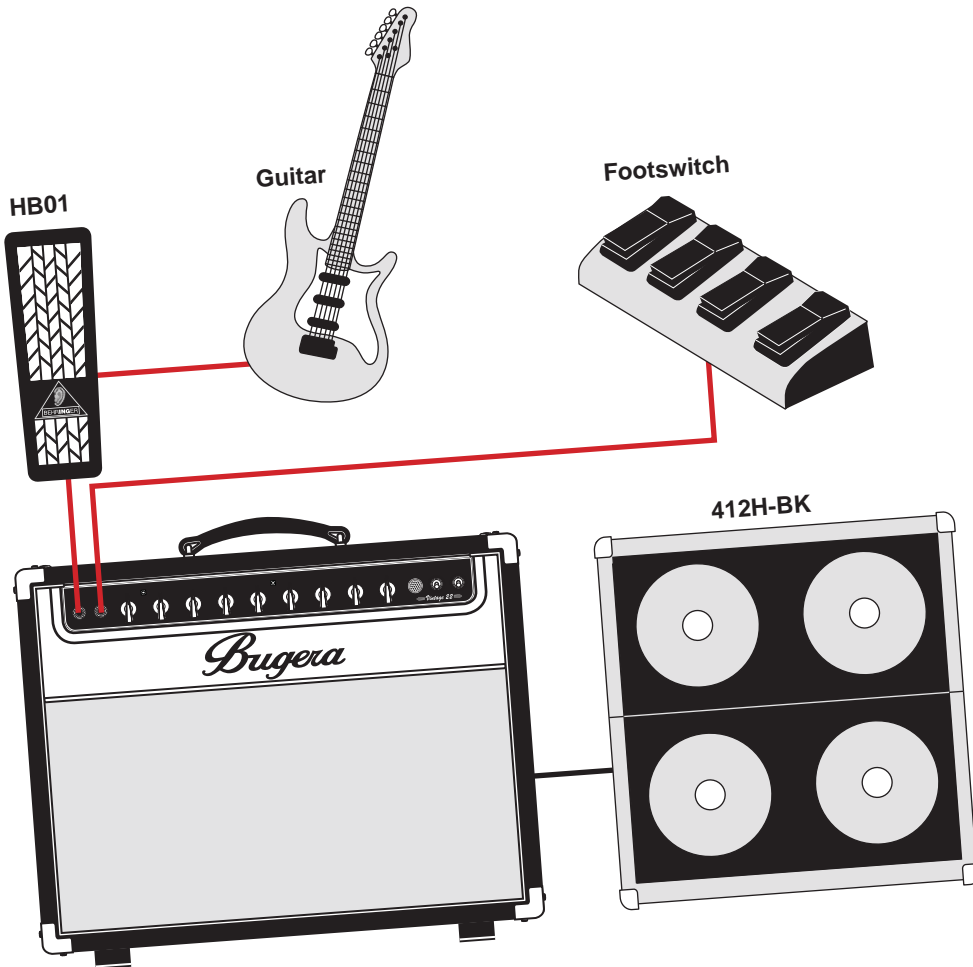

BUGERA V22

Bugera

Guitar Amplifier

All-Valve Amplifier 22-Watt Class AB Valve Combo

Hook-up

Contact info

BUGERA SUPPORT
FOR SERVICE, SUPPORT
OR ADDITIONAL
INFORMATION, PLEASE
REFER TO
www.behringer.com
OR CONTACT THE
BEHRINGER COMPANY
NEAREST YOU.

BEHRINGER Singapore
BEHRINGER Holdings
(Pte) Ltd.
1 Kim Seng Promenade
#08-08
Great World City West Tower
Singapore 237994
Tel.: +65 6845 1800
Fax: +65 6214 0275

BEHRINGER Japan
BEHRINGER Japan
K.K. Matsushita Building, 8F
Kanda-Ogawa Machi 3-3-2
Chiyoda-ku, Tokyo 101-0052
Tel.: +81 3 5281 1180
Fax: +81 3 5281 1181

BEHRINGER USA
BEHRINGER Canada
BEHRINGER USA, Inc.
18912 North Creek Parkway
Suite 200
Bothell, WA 98011
Tel.: +1 425 672 0816
Fax: +1 425 673 7647

BEHRINGER Germany
BEHRINGER International
GmbH
Hanns-Martin-Schleyer-Str.
36-38 47877 Willich
Tel.: +49 2154 9206 4149
Fax: +49 2154 9206 4199

BEHRINGER Australia
BEHRINGER Australia Pty
Limited
Suite 3, 60-64 Railway Road
Blackburn, Victoria, 3130
Tel.: +613 9877 7170
Fax: +613 9877 7870

©2009 Red Chip Company Ltd.
Technical specifications and
appearance subject to change without
notice. The information contained
herein is correct at the time of printing.
Red Chip accepts no liability for
any loss which may be suffered by
any person who relies either wholly
or in part upon any description,
photograph or statement contained
herein. Colours and specification
may vary from product. RED CHIP
COMPANY LTD. Trident Chambers,
Wickhams Cay, P.O. Box 146, Road
Town, Tortola, British Virgin Islands.
Products are exclusively distributed by
BEHRINGER. 985-10000-00403