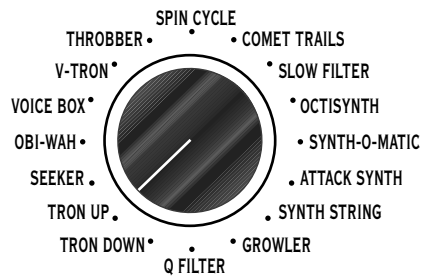

Q STOP VOWEL

SPEED

MODE SYNTH PITCH

MIX

Name/Description: **Tron Down**

FM4 Filter Modeler PROGRAMMABLE FILTERS & MONOPHONIC SYNTHS

FREQ START VOWEL

Q STOP VOWEL

SPEED

MODE SYNTH PITCH

MIX

Toe

Expression Pedal Position

Heel or
Not Connected

Name/Description: **Tron Up**

FM4 Filter Modeler PROGRAMMABLE FILTERS & MONOPHONIC SYNTHS

FREQ START VOWEL

Q STOP VOWEL

SPEED

MODE SYNTH PITCH

MIX

Name/Description: **Tron Up**

FM4 Filter Modeler PROGRAMMABLE FILTERS & MONOPHONIC SYNTHS

FREQ START VOWEL

Q STOP VOWEL

SPEED

MODE SYNTH PITCH

MIX

Toe

FM4 Filter Modeler - Effect Presets Reference Guide

Expression Pedal Position

Heel or
Not Connected