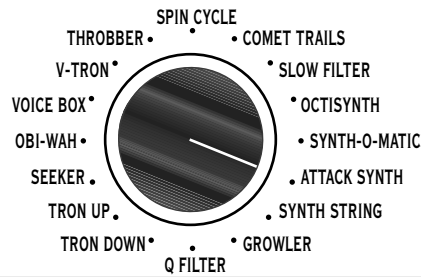

Toe

Expression Pedal Position

Heel or
Not Connected

Name/Description: **Synth-O-Matic**

FM4 Filter Modeler PROGRAMMABLE FILTERS & MONOPHONIC SYNTHS

FREQ START VOWEL

Q STOP VOWEL

SPEED

MODE SYNTH PITCH

MIX

Name/Description: **Synth-O-Matic**

FM4 Filter Modeler PROGRAMMABLE FILTERS & MONOPHONIC SYNTHS

FREQ START VOWEL

Q STOP VOWEL

SPEED

MODE SYNTH PITCH

MIX

Toe

FM4 Filter Modeler - Effect Presets Reference Guide

Expression Pedal Position

Heel or
Not Connected

Name/Description: **Attack Synth**

FM4 Filter Modeler PROGRAMMABLE FILTERS & MONOPHONIC SYNTHS

Expression Pedal Position

Heel or
Not Connected

Name/Description: **Synth String**

FM4 Filter Modeler PROGRAMMABLE FILTERS & MONOPHONIC SYNTHS

Expression Pedal Position

Toe

Name/Description: **Synth String**

FM4 Filter Modeler PROGRAMMABLE FILTERS & MONOPHONIC SYNTHS