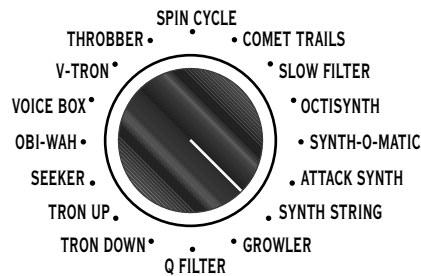

Toe

Expression Pedal Position

Heel or
Not Connected

Name/Description: **Synth-O-Matic**

FM4 Filter Modeler PROGRAMMABLE FILTERS & MONOPHONIC SYNTHS

FREQ START VOWEL

Q STOP VOWEL

SPEED

MODE SYNTH PITCH

MIX

Name/Description: **Synth-O-Matic**

FM4 Filter Modeler PROGRAMMABLE FILTERS & MONOPHONIC SYNTHS

FREQ START VOWEL

Q STOP VOWEL

SPEED

MODE SYNTH PITCH

MIX

Toe

FM4 Filter Modeler - Effect Presets Reference Guide

Expression Pedal Position

Heel or
Not Connected

Name/Description: **Attack Synth**

FM4 Filter Modeler PROGRAMMABLE FILTERS & MONOPHONIC SYNTHS

Expression Pedal Position

Heel or
Not Connected

Name/Description: **Synth String**

FM4 Filter Modeler PROGRAMMABLE FILTERS & MONOPHONIC SYNTHS

Expression Pedal Position

Toe

Name/Description: **Synth String**

FM4 Filter Modeler PROGRAMMABLE FILTERS & MONOPHONIC SYNTHS