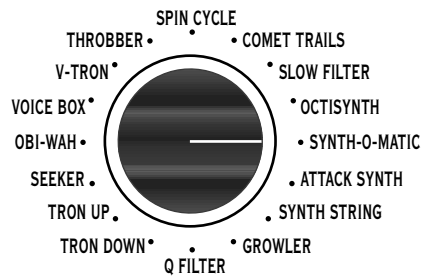

Expression Pedal Position

Heel or
Not Connected

Name/Description: **Octisynth**

FM4 Filter Modeler PROGRAMMABLE FILTERS & MONOPHONIC SYNTHS

FREQ START VOWEL

Q STOP VOWEL

SPEED

MODE SYNTH PITCH

MIX

Name/Description: **Octisynth**

FM4 Filter Modeler PROGRAMMABLE FILTERS & MONOPHONIC SYNTHS

FREQ START VOWEL

Q STOP VOWEL

SPEED

MODE SYNTH PITCH

MIX

Toe

Expression Pedal Position

Heel or
Not Connected

Name/Description: **Synth-O-Matic**

FM4 Filter Modeler PROGRAMMABLE FILTERS & MONOPHONIC SYNTHS

FREQ START VOWEL

Q STOP VOWEL

SPEED

MODE SYNTH PITCH

MIX

Name/Description: **Synth-O-Matic**

FM4 Filter Modeler PROGRAMMABLE FILTERS & MONOPHONIC SYNTHS

FREQ START VOWEL

Q STOP VOWEL

SPEED

MODE SYNTH PITCH