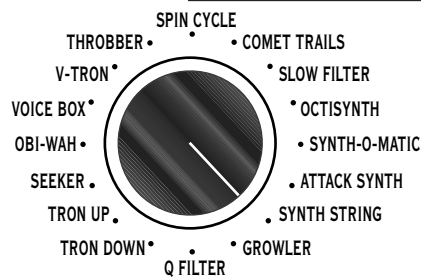

MODE SYNTH PITCH

MIX

Name/Description: **Synth-O-Matic**

FM4 Filter Modeler PROGRAMMABLE FILTERS & MONOPHONIC SYNTHS

FREQ START VOWEL

Q STOP VOWEL

SPEED

MODE SYNTH PITCH

MIX

Toe

FM4 Filter Modeler - Effect Presets Reference Guide

Expression Pedal Position

Heel or
Not Connected

Name/Description: **Attack Synth**

FM4 Filter Modeler PROGRAMMABLE FILTERS & MONOPHONIC SYNTHS

Expression Pedal Position

Heel or
Not Connected

Name/Description: **Synth String**

FM4 Filter Modeler PROGRAMMABLE FILTERS & MONOPHONIC SYNTHS

Expression Pedal Position

Toe

Name/Description: **Synth String**

FM4 Filter Modeler PROGRAMMABLE FILTERS & MONOPHONIC SYNTHS

FM4 Filter Modeler - Effect Presets Reference Guide

Expression Pedal Position

Heel or Not Connected

Name/Description: **Growler**

SPIN CYCLE
THROBBER • COMET TRAILS
V-TRON • SLOW FILTER
VOICE BOX • OCTOSYNTH
OBI-WAH • SYNTH-O-MATIC
SEEKER • ATTACK SYNTH
TRON UP • SYNTH STRING
TRON DOWN • GROWLER
Q FILTER