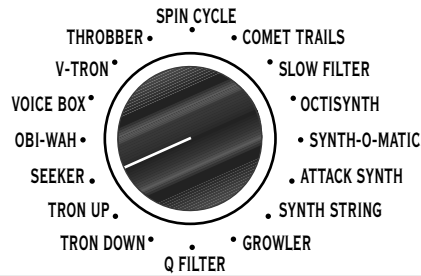

Q STOP VOWEL

SPEED

MODE SYNTH PITCH

MIX

Name/Description: **Tron Down**

FM4 Filter Modeler PROGRAMMABLE FILTERS & MONOPHONIC SYNTHS

FREQ START VOWEL

Q STOP VOWEL

FREQ START VOWEL

Q STOP VOWEL

SPEED

MODE SYNTH PITCH

MIX

Name/Description: **Tron Up**

FM4 Filter Modeler PROGRAMMABLE FILTERS & MONOPHONIC SYNTHS

FREQ START VOWEL

Q STOP VOWEL

SPEED

MODE SYNTH PITCH

MIX

Toe

FM4 Filter Modeler - Effect Presets Reference Guide

Expression Pedal Position

Heel or
Not Connected

Name/Description: **Seeker**

FM4 Filter Modeler PROGRAMMABLE FILTERS & MONOPHONIC SYNTHS

Toe

Name/Description: **Seeker**

FM4 Filter Modeler PROGRAMMABLE FILTERS & MONOPHONIC SYNTHS

Expression Pedal Position