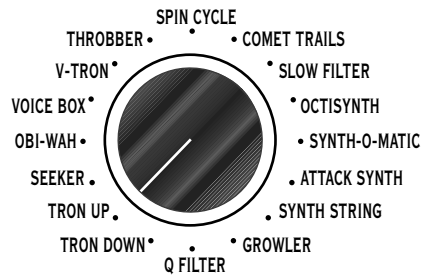

Q STOP VOWEL

SPEED

MODE SYNTH PITCH

MIX

Name/Description: **Tron Down**

FM4 Filter Modeler PROGRAMMABLE FILTERS & MONOPHONIC SYNTHS

FREQ START VOWEL

Q STOP VOWEL

SPEED

MODE SYNTH PITCH

MIX

Toe

Expression Pedal Position

Heel or
Not Connected

Name/Description: **Tron Up**

FM4 Filter Modeler PROGRAMMABLE FILTERS & MONOPHONIC SYNTHS

FREQ START VOWEL

Q STOP VOWEL

SPEED

MODE SYNTH PITCH

MIX

Name/Description: **Tron Up**

FM4 Filter Modeler PROGRAMMABLE FILTERS & MONOPHONIC SYNTHS

FREQ START VOWEL

Q STOP VOWEL

SPEED

MODE SYNTH PITCH

MIX

Toe

FM4 Filter Modeler - Effect Presets Reference Guide

Expression Pedal Position

Heel or
Not Connected