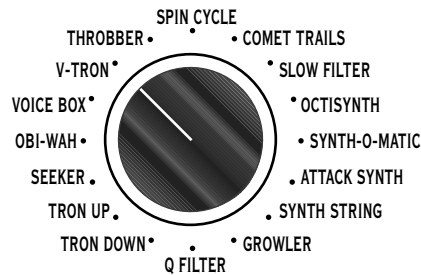

FM4 Filter Modeler - Effect Presets Reference Guide

Expression Pedal Position

Heel or
Not Connected

Name/Description: **Voice Box**

FM4 Filter Modeler PROGRAMMABLE FILTERS & MONOPHONIC SYNTHS

Name/Description: **Voice Box**

FM4 Filter Modeler PROGRAMMABLE FILTERS & MONOPHONIC SYNTHS

Toe

Expression Pedal Position

Heel or
Not Connected

Name/Description: **V-Tron**

FM4 Filter Modeler PROGRAMMABLE FILTERS & MONOPHONIC SYNTHS

Name/Description: **V-Tron**

FM4 Filter Modeler PROGRAMMABLE FILTERS & MONOPHONIC SYNTHS

Toe

FM4 Filter Modeler - Effect Presets Reference Guide

Expression Pedal Position

Heel or
Not Connected

Name/Description: **Throbber**

SPIN CYCLE

THROBBER • COMET TRAILS