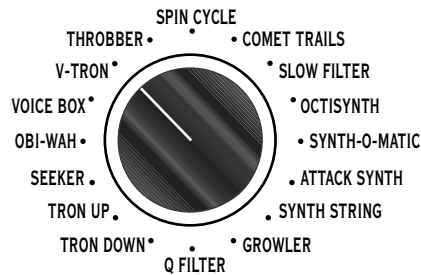

FM4 Filter Modeler - Effect Presets Reference Guide

Expression Pedal Position

Heel or
Not Connected

Name/Description: **Voice Box**

FM4 Filter Modeler PROGRAMMABLE FILTERS & MONOPHONIC SYNTHS

Name/Description: **Voice Box**

FM4 Filter Modeler PROGRAMMABLE FILTERS & MONOPHONIC SYNTHS

Toe

Expression Pedal Position

Heel or
Not Connected

Name/Description: **V-Tron**

FM4 Filter Modeler PROGRAMMABLE FILTERS & MONOPHONIC SYNTHS

Name/Description: **V-Tron**

FM4 Filter Modeler PROGRAMMABLE FILTERS & MONOPHONIC SYNTHS

Toe

FM4 Filter Modeler - Effect Presets Reference Guide

Expression Pedal Position

Heel or
Not Connected

Name/Description: **Throbber**

SPIN CYCLE

THROBBER • COMET TRAILS