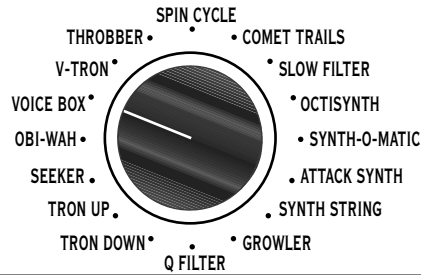

Q STOP VOWEL

SPEED

MODE SYNTH PITCH

MIX

Name/Description: **Tron Down**

FM4 Filter Modeler PROGRAMMABLE FILTERS & MONOPHONIC SYNTHS

FREQ START VOWEL

Q STOP VOWEL

Heel or
Not Connected

Name/Description: **Obi-Wah**

FM4 Filter Modeler PROGRAMMABLE FILTERS & MONOPHONIC SYNTHS

Toe

Name/Description: **Obi-Wah**

FM4 Filter Modeler PROGRAMMABLE FILTERS & MONOPHONIC SYNTHS

FM4 Filter Modeler - Effect Presets Reference Guide

Expression Pedal Position

Heel or
Not Connected

Name/Description: **Voice Box**

FM4 Filter Modeler PROGRAMMABLE FILTERS & MONOPHONIC SYNTHS

Name/Description: **Voice Box**

FM4 Filter Modeler PROGRAMMABLE FILTERS & MONOPHONIC SYNTHS

Toe

Expression Pedal Position

Heel or
Not Connected

Name/Description: **V-Tron**

FM4 Filter Modeler PROGRAMMABLE FILTERS & MONOPHONIC SYNTHS

Name/Description: **V-Tron**