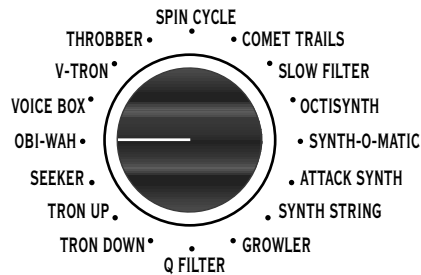

Name/Description: **Seeker**

FM4 Filter Modeler PROGRAMMABLE FILTERS & MONOPHONIC SYNTHS

Toe

Name/Description: **Seeker**

FM4 Filter Modeler PROGRAMMABLE FILTERS & MONOPHONIC SYNTHS

Expression Pedal Position

Heel or
Not Connected

Name/Description: **Obi-Wah**

FM4 Filter Modeler PROGRAMMABLE FILTERS & MONOPHONIC SYNTHS

Toe

Name/Description: **Obi-Wah**

FM4 Filter Modeler PROGRAMMABLE FILTERS & MONOPHONIC SYNTHS

FM4 Filter Modeler - Effect Presets Reference Guide

Expression Pedal Position

Heel or
Not Connected

Name/Description: **Voice Box**

FM4 Filter Modeler PROGRAMMABLE FILTERS & MONOPHONIC SYNTHS

Name/Description: **Voice Box**

FM4 Filter Modeler PROGRAMMABLE FILTERS & MONOPHONIC SYNTHS

Toe

Expression Pedal Position

Heel or
Not Connected

Name/Description: **V-Tron**

FM4 Filter Modeler PROGRAMMABLE FILTERS & MONOPHONIC SYNTHS

Name/Description: **V-Tron**