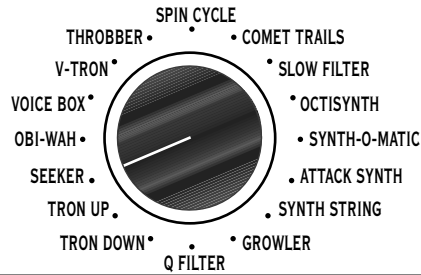

Q STOP VOWEL

SPEED

MODE SYNTH PITCH

MIX

Name/Description: **Tron Down**

FM4 Filter Modeler PROGRAMMABLE FILTERS & MONOPHONIC SYNTHS

FREQ START VOWEL

Q STOP VOWEL

FREQ START VOWEL

Q STOP VOWEL

SPEED

MODE SYNTH PITCH

MIX

Name/Description: **Tron Up**

FM4 Filter Modeler PROGRAMMABLE FILTERS & MONOPHONIC SYNTHS

FREQ START VOWEL

Q STOP VOWEL

SPEED

MODE SYNTH PITCH

MIX

Toe

FM4 Filter Modeler - Effect Presets Reference Guide

Expression Pedal Position

Heel or
Not Connected

Name/Description: **Seeker**

FM4 Filter Modeler PROGRAMMABLE FILTERS & MONOPHONIC SYNTHS

Toe

Name/Description: **Seeker**

FM4 Filter Modeler PROGRAMMABLE FILTERS & MONOPHONIC SYNTHS

Expression Pedal Position