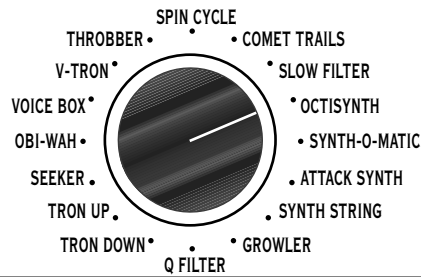

FM4 Filter Modeler PROGRAMMABLE FILTERS & MONOPHONIC SYNTHS

FREQ START VOWEL

Q STOP VOWEL

SPEED

MODE SYNTH PITCH

MIX

Name/Description: **Slow Filter**

THROBBER • SPIN CYCLE • COMET TRAILS
 V-TRON • SLOW FILTER
 VOICE BOX • OCTOSYNTH
 OBI-WAH • SYNTH-O-MATIC
 SEEKER • ATTACK SYNTH
 TRON UP • SYNTH STRING
 TRON DOWN • GROWLER
 Q FILTER

FM4 Filter Modeler PROGRAMMABLE FILTERS & MONOPHONIC SYNTHS

FREQ START VOWEL

Q STOP VOWEL

SPEED

MODE SYNTH PITCH

MIX

Toe

FM4 Filter Modeler - Effect Presets Reference Guide

Expression Pedal Position

Heel or
Not Connected

Name/Description: **Octisynth**

FM4 Filter Modeler PROGRAMMABLE FILTERS & MONOPHONIC SYNTHS

FREQ START VOWEL

Q STOP VOWEL

SPEED

MODE SYNTH PITCH

MIX

Name/Description: **Octisynth**

FM4 Filter Modeler PROGRAMMABLE FILTERS & MONOPHONIC SYNTHS

FREQ START VOWEL

Q STOP VOWEL

SPEED

MODE SYNTH PITCH

MIX