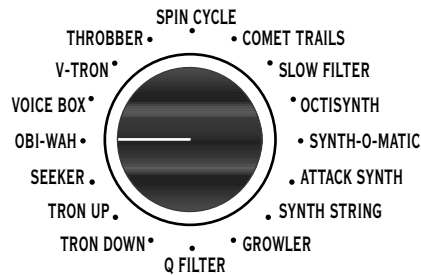

FREQ START VOWEL

Q STOP VOWEL

SPEED

MODE SYNTH PITCH

MIX

Name/Description: **Tron Up**

FM4 Filter Modeler PROGRAMMABLE FILTERS & MONOPHONIC SYNTHS

FREQ START VOWEL

Q STOP VOWEL

SPEED

MODE SYNTH PITCH

MIX

Toe

FM4 Filter Modeler - Effect Presets Reference Guide

Expression Pedal Position

Heel or
Not Connected

Name/Description: **Seeker**

FM4 Filter Modeler PROGRAMMABLE FILTERS & MONOPHONIC SYNTHS

Toe

Name/Description: **Seeker**

FM4 Filter Modeler PROGRAMMABLE FILTERS & MONOPHONIC SYNTHS

Expression Pedal Position

Heel or
Not Connected

Name/Description: **Obi-Wah**

FM4 Filter Modeler PROGRAMMABLE FILTERS & MONOPHONIC SYNTHS

Toe

Name/Description: **Obi-Wah**

FM4 Filter Modeler PROGRAMMABLE FILTERS & MONOPHONIC SYNTHS