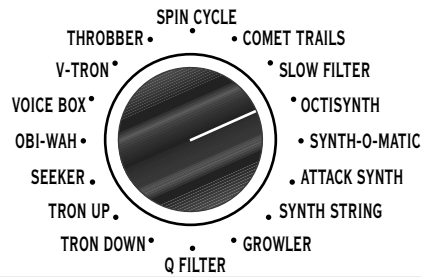

Heel or
Not Connected

Name/Description: **Slow Filter**

THROBBER • SPIN CYCLE • COMET TRAILS
 V-TRON • SLOW FILTER
 VOICE BOX • OCTOSYNTH
 OBI-WAH • SYNTH-O-MATIC
 SEEKER • ATTACK SYNTH
 TRON UP • SYNTH STRING
 TRON DOWN • GROWLER
 Q FILTER

FM4 Filter Modeler PROGRAMMABLE FILTERS & MONOPHONIC SYNTHS

FREQ START VOWEL

Q STOP VOWEL

SPEED

MODE SYNTH PITCH

MIX

Name/Description: **Slow Filter**

THROBBER • SPIN CYCLE • COMET TRAILS
 V-TRON • SLOW FILTER
 VOICE BOX • OCTOSYNTH
 OBI-WAH • SYNTH-O-MATIC
 SEEKER • ATTACK SYNTH
 TRON UP • SYNTH STRING
 TRON DOWN • GROWLER
 Q FILTER

FM4 Filter Modeler PROGRAMMABLE FILTERS & MONOPHONIC SYNTHS

FREQ START VOWEL

Q STOP VOWEL

SPEED

MODE SYNTH PITCH

MIX

Toe

FM4 Filter Modeler - Effect Presets Reference Guide

Expression Pedal Position

Heel or
Not Connected

Name/Description: **Octisynth**

FM4 Filter Modeler PROGRAMMABLE FILTERS & MONOPHONIC SYNTHS

FREQ START VOWEL

Q STOP VOWEL

SPEED

MODE SYNTH PITCH