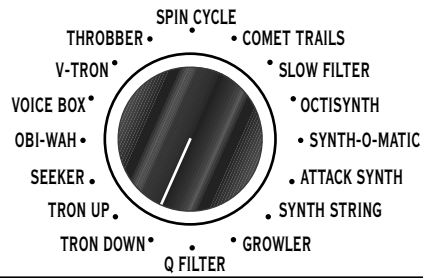

FM4 Filter Modeler - Effect Presets Reference Guide

Expression Pedal Position

Heel or
Not Connected

Name/Description: **Tron Down**

FM4 Filter Modeler PROGRAMMABLE FILTERS & MONOPHONIC SYNTHS

FREQ START VOWEL

Q STOP VOWEL

SPEED

MODE SYNTH PITCH

MIX

Name/Description: **Tron Down**

FM4 Filter Modeler PROGRAMMABLE FILTERS & MONOPHONIC SYNTHS

FREQ START VOWEL

Q STOP VOWEL

SPEED

MODE SYNTH PITCH

MIX

Toe

Expression Pedal Position

Heel or
Not Connected

Name/Description: **Tron Up**

FM4 Filter Modeler PROGRAMMABLE FILTERS & MONOPHONIC SYNTHS