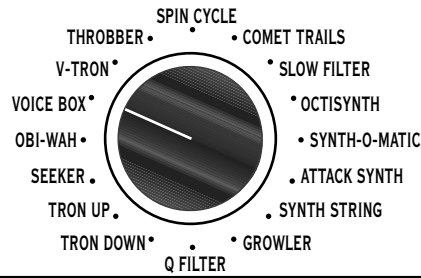

Q STOP VOWEL

SPEED

MODE SYNTH PITCH

MIX

Name/Description: **Tron Down**

FM4 Filter Modeler PROGRAMMABLE FILTERS & MONOPHONIC SYNTHS

FREQ START VOWEL

Q STOP VOWEL

Name/Description: **Seeker**

FM4 Filter Modeler PROGRAMMABLE FILTERS & MONOPHONIC SYNTHS

Toe

Name/Description: **Seeker**

FM4 Filter Modeler PROGRAMMABLE FILTERS & MONOPHONIC SYNTHS

Expression Pedal Position

Heel or
Not Connected

Name/Description: **Obi-Wah**

FM4 Filter Modeler PROGRAMMABLE FILTERS & MONOPHONIC SYNTHS

Toe

Name/Description: **Obi-Wah**

FM4 Filter Modeler PROGRAMMABLE FILTERS & MONOPHONIC SYNTHS

FM4 Filter Modeler - Effect Presets Reference Guide

Expression Pedal Position

Heel or
Not Connected

Name/Description: **Voice Box**

FM4 Filter Modeler PROGRAMMABLE FILTERS & MONOPHONIC SYNTHS

Name/Description: **Voice Box**