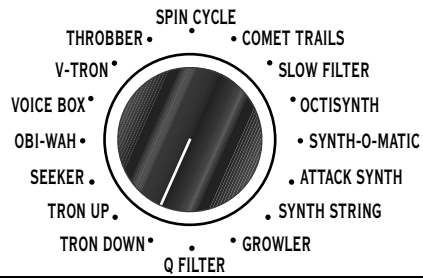

FM4 Filter Modeler - Effect Presets Reference Guide

Expression Pedal Position

Heel or
Not Connected

Name/Description: **Tron Down**

FM4 Filter Modeler PROGRAMMABLE FILTERS & MONOPHONIC SYNTHS

FREQ START VOWEL

Q STOP VOWEL

SPEED

MODE SYNTH PITCH

MIX

Name/Description: **Tron Down**

FM4 Filter Modeler PROGRAMMABLE FILTERS & MONOPHONIC SYNTHS

FREQ START VOWEL

Q STOP VOWEL

SPEED

MODE SYNTH PITCH

MIX

Toe

Expression Pedal Position

Heel or
Not Connected

Name/Description: **Tron Up**

FM4 Filter Modeler PROGRAMMABLE FILTERS & MONOPHONIC SYNTHS

FREQ START VOWEL

Q STOP VOWEL

SPEED

MODE SYNTH PITCH

MIX

Name/Description: **Tron Up**

FM4 Filter Modeler PROGRAMMABLE FILTERS & MONOPHONIC SYNTHS

FREQ START VOWEL