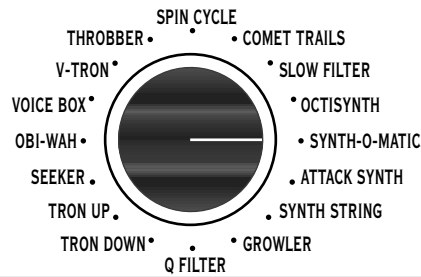

FM4 Filter Modeler PROGRAMMABLE FILTERS & MONOPHONIC SYNTHS

FREQ START VOWEL

Q STOP VOWEL

SPEED

MODE SYNTH PITCH

MIX

Toe

FM4 Filter Modeler - Effect Presets Reference Guide

Expression Pedal Position

Heel or
Not Connected

Name/Description: **Octisynth**

FM4 Filter Modeler PROGRAMMABLE FILTERS & MONOPHONIC SYNTHS

FREQ START VOWEL

Q STOP VOWEL

SPEED

MODE SYNTH PITCH

MIX

Name/Description: **Octisynth**

FM4 Filter Modeler PROGRAMMABLE FILTERS & MONOPHONIC SYNTHS

FREQ START VOWEL

Q STOP VOWEL

SPEED

MODE SYNTH PITCH

MIX

Toe

Expression Pedal Position

Heel or
Not Connected

Name/Description: **Synth-O-Matic**

FM4 Filter Modeler PROGRAMMABLE FILTERS & MONOPHONIC SYNTHS

FREQ START VOWEL

Q STOP VOWEL

SPEED