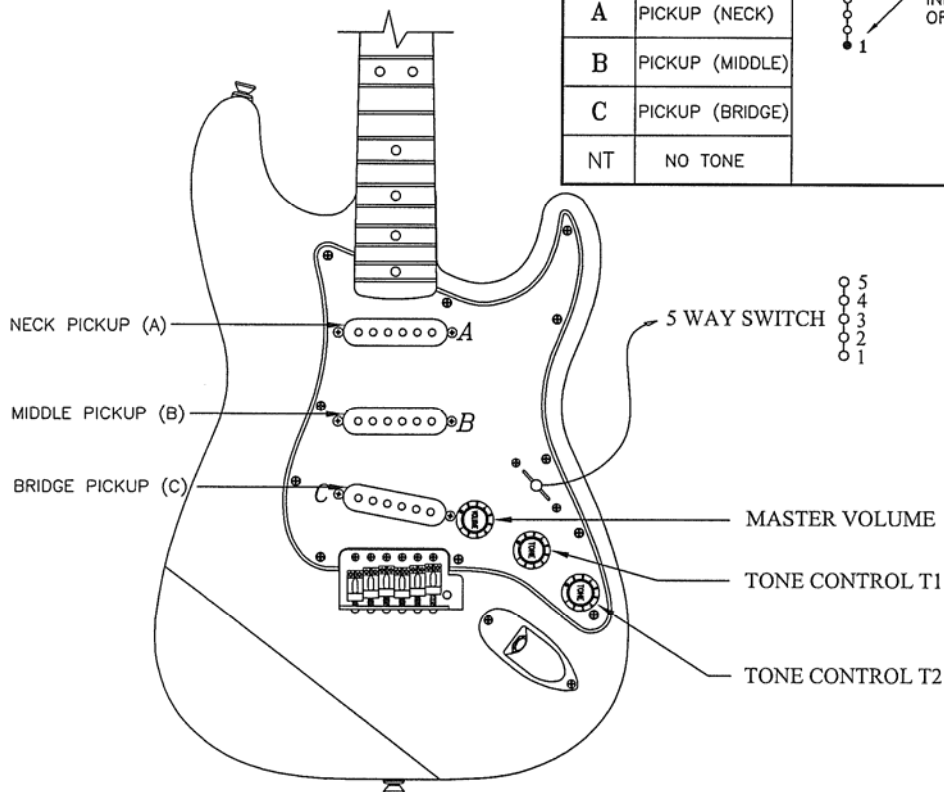

## Wiring Diagram

Specifications subject to change without notice

## Control Function

5 WAY SWITCH POSITION					
					← 5 WAY SWITCH POSITION
T1	T1 & T2	T2	T2	NT	← TONE CONTROL
					← NECK PICKUP (A)
					← MIDDLE PICKUP (B)
					← BRIDGE PICKUP (C)
	PICKUP IS ON				PICKUP IS OFF PICKUP (NECK) PICKUP (MIDDLE) PICKUP (BRIDGE) NO TONE INDICATES POSITION OF 5 WAY SWITCH
	PICKUP IS OFF				
	PICKUP (NECK)				
	PICKUP (MIDDLE)				
	PICKUP (BRIDGE)				
	NO TONE				