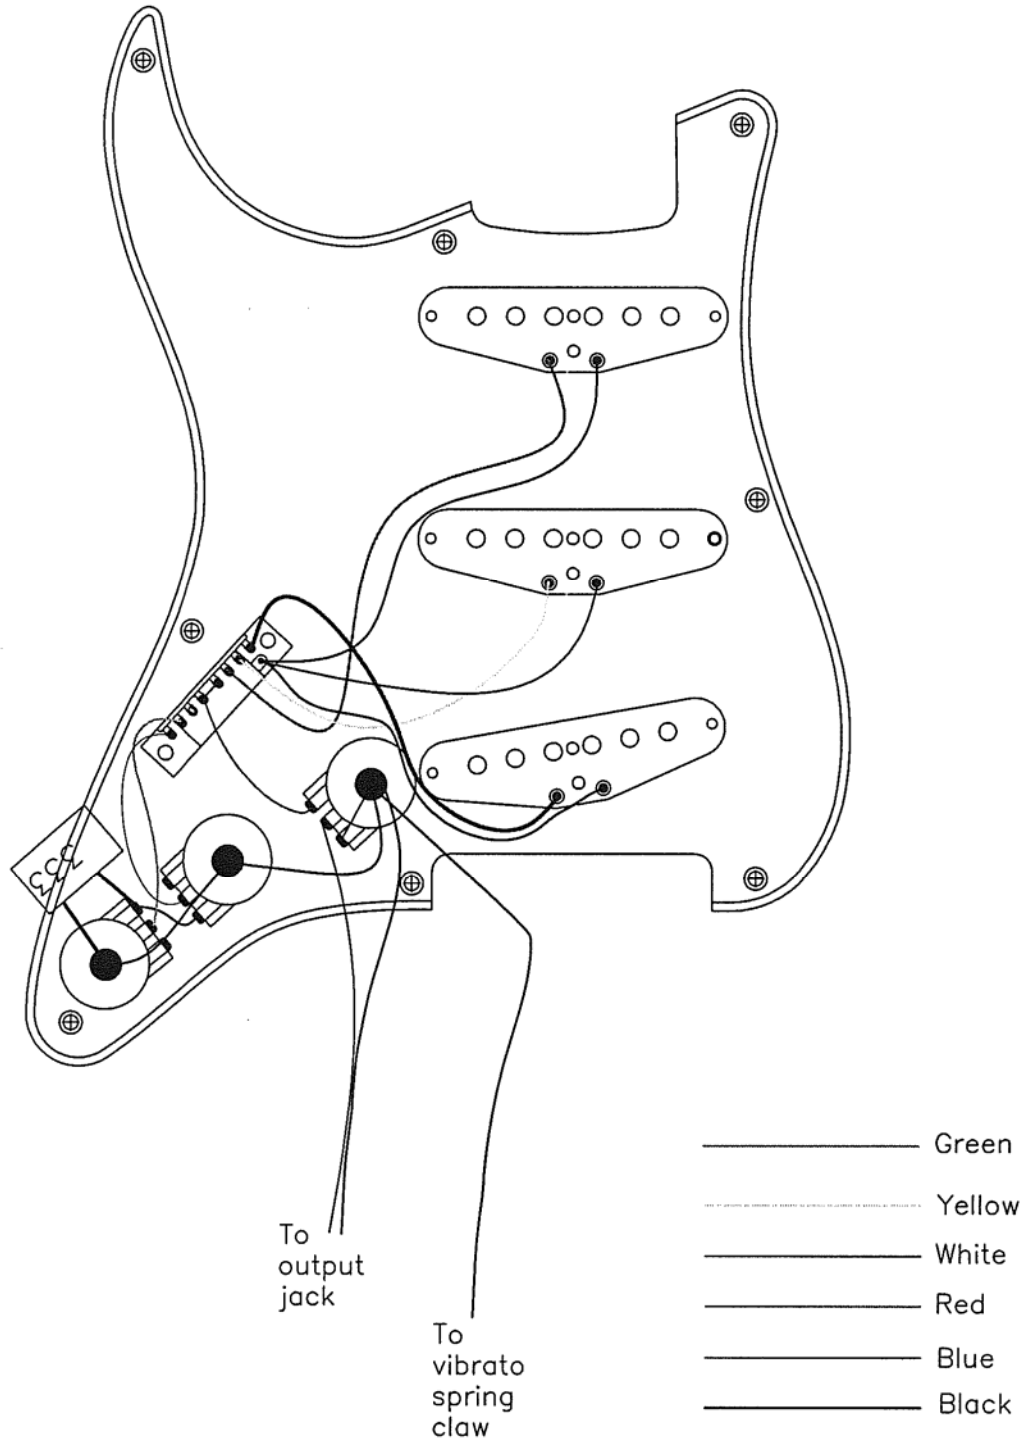

Specifications subject to change without notice

Wiring Diagram