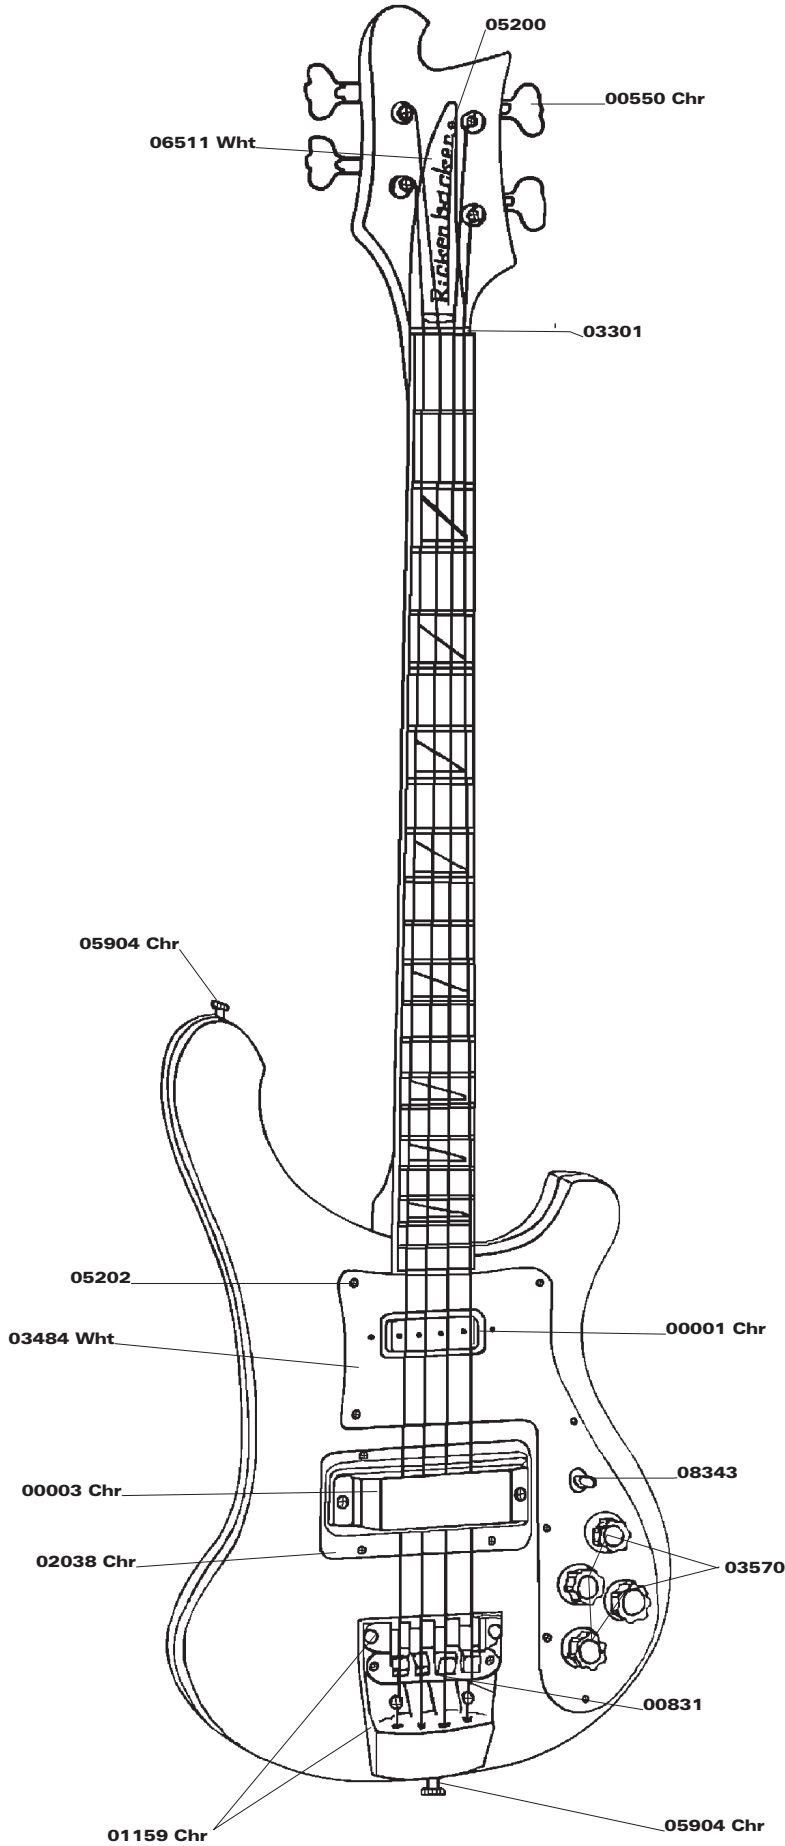

# Model 4003 Bass

- 00001 Pickup Assembly, Bass, (Chrome)
- 00003 Pickup Assembly, Treble, (Chrome)
- 00550 Keywind Set of 4 (Chrome)
- 00831 Bridge Assembly
- 01159 Tailpiece+Damper Assembly (Chrome)
- 02038 Mounting Plate, Pickup Magnet (Chrome)
- 03301 Nut, Bakelite, (Black)
- 03484 Pickguard (White)
- 03570 Standard Knob Set of 4
- 05200 Mounting Screws, Nameplate
- 05202 Mounting Screws, Pickupguard
- 05904 Strap Lock (Chrome)
- 06511 Nameplate (White with Black Letters)
- 08834 Switch, Toggle Standard